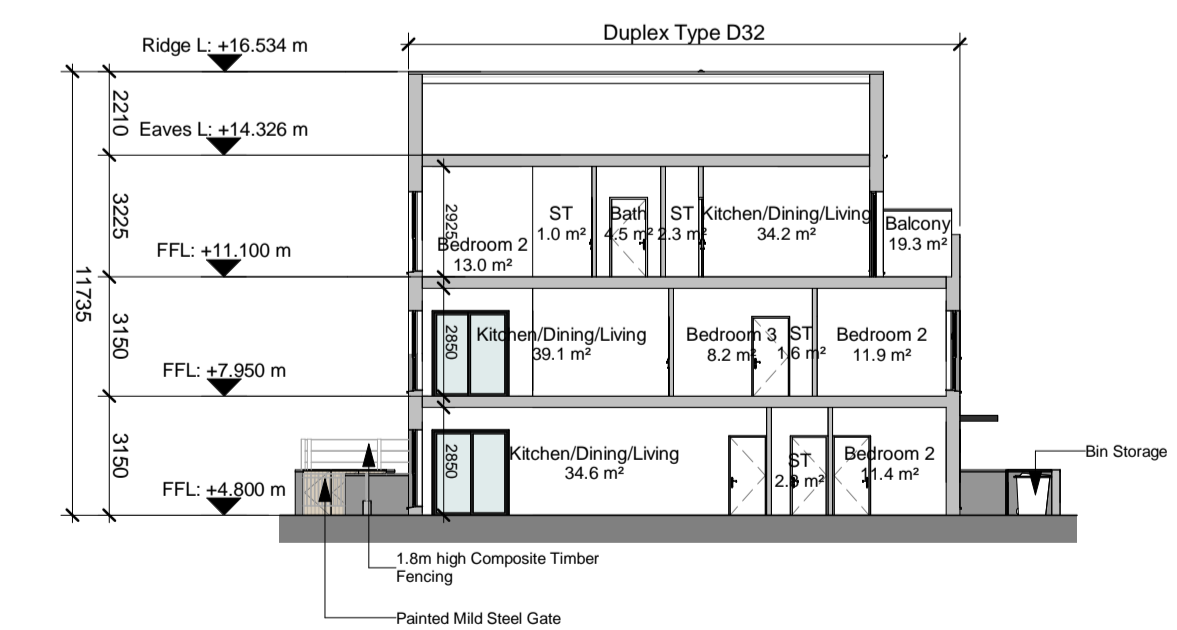

9 Duplex Block Q Section
1 : 200

*Refer to Architect's Design Statement for selected material & finishes on buildings

Refer to site layout plan for individual orientation, private back garden area and finish floor level.
CHD-WIL-ZZ-ZZ-DR-A-0070
CHD-WIL-ZZ-ZZ-DR-A-0071
CHD-WIL-ZZ-ZZ-DR-A-0072
CHD-WIL-ZZ-ZZ-DR-A-0073
CHD-WIL-ZZ-ZZ-DR-A-0074
CHD-WIL-ZZ-ZZ-DR-A-0075
CHD-WIL-ZZ-ZZ-DR-A-0076

St. Patrick's Place, Wellington Road, Cork +353 (0)21 4555255 info@wilsonarchitecture.ie
34 Pembroke Road, Dublin 4 +353 (0)1 6601866 www.wilsonarchitecture.ie

Residential Development at Carrigrohilly, Co Cork		Duplex Block Q - GA Drawing	
FILE NO	DATE	SCALE	STATUS
CHD-WIL-ZZ-ZZ-DR-A-0366	S01 P01	2118	LC MT