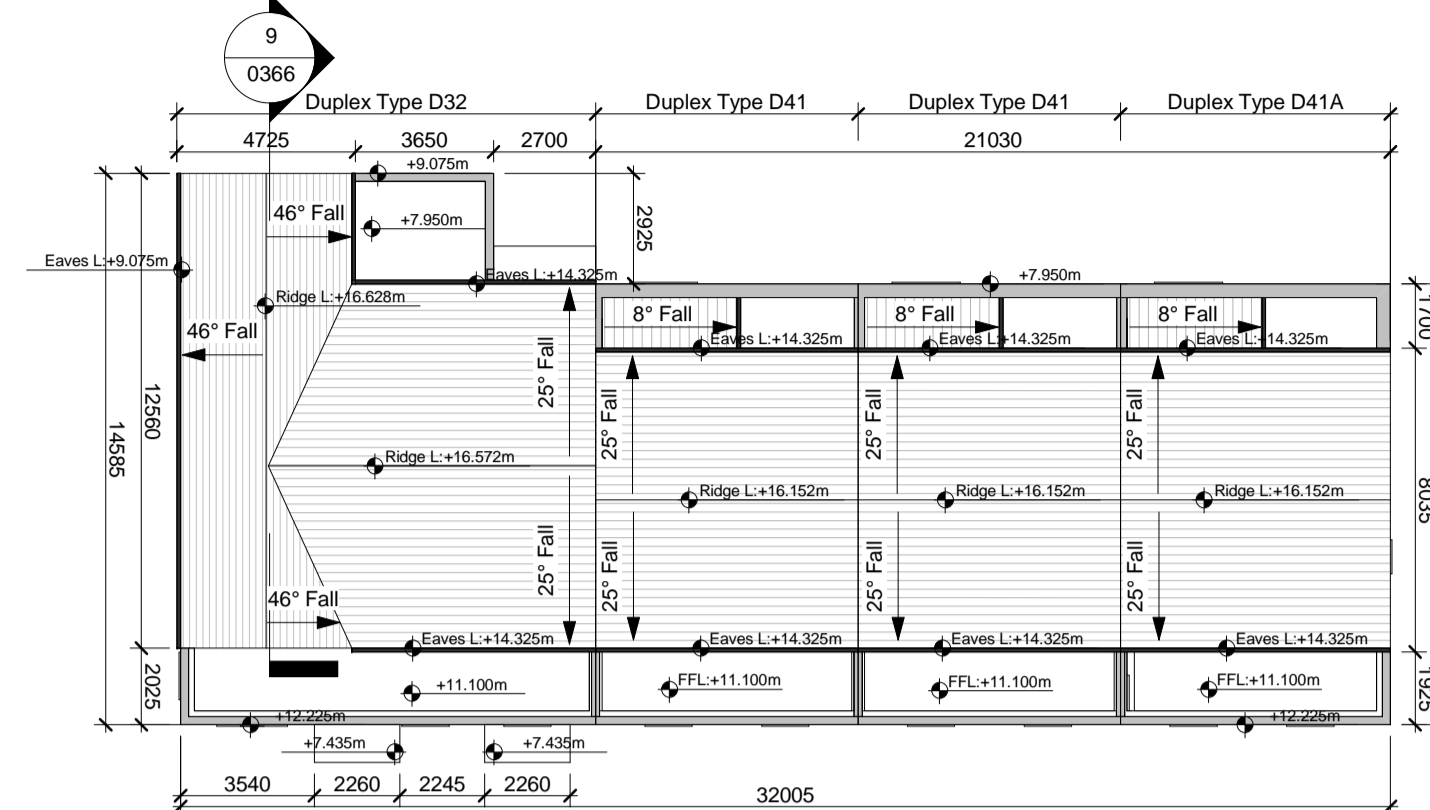

4 Duplex Block Q Roof Plan
1 : 200