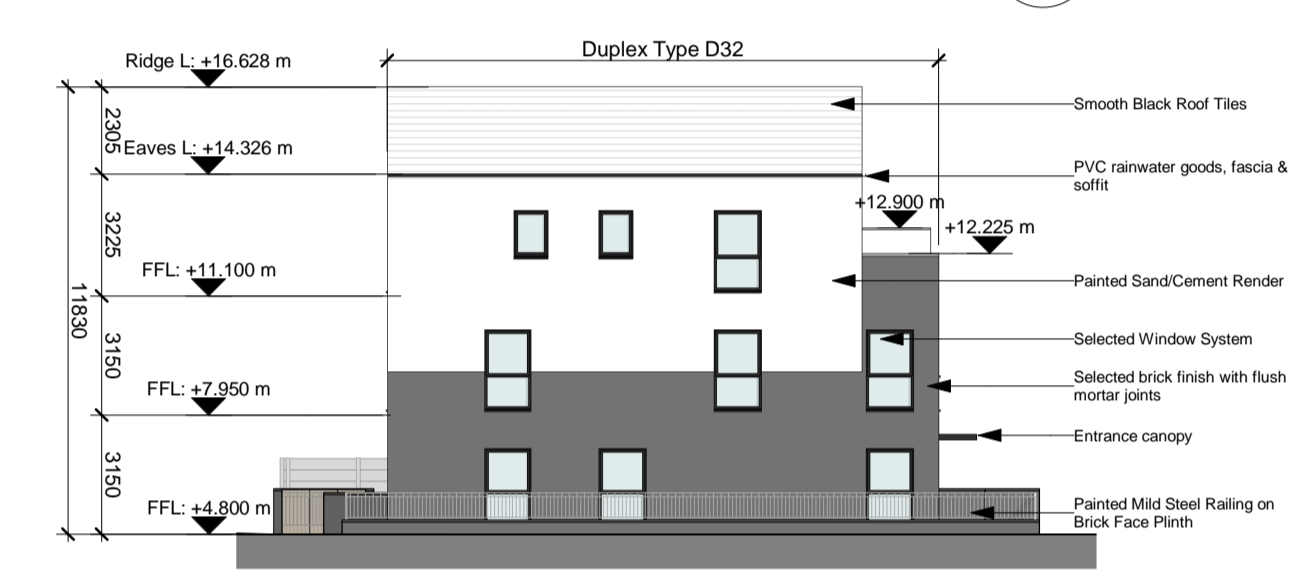

6 Duplex Block Q West (Side) Elevation
1 : 200