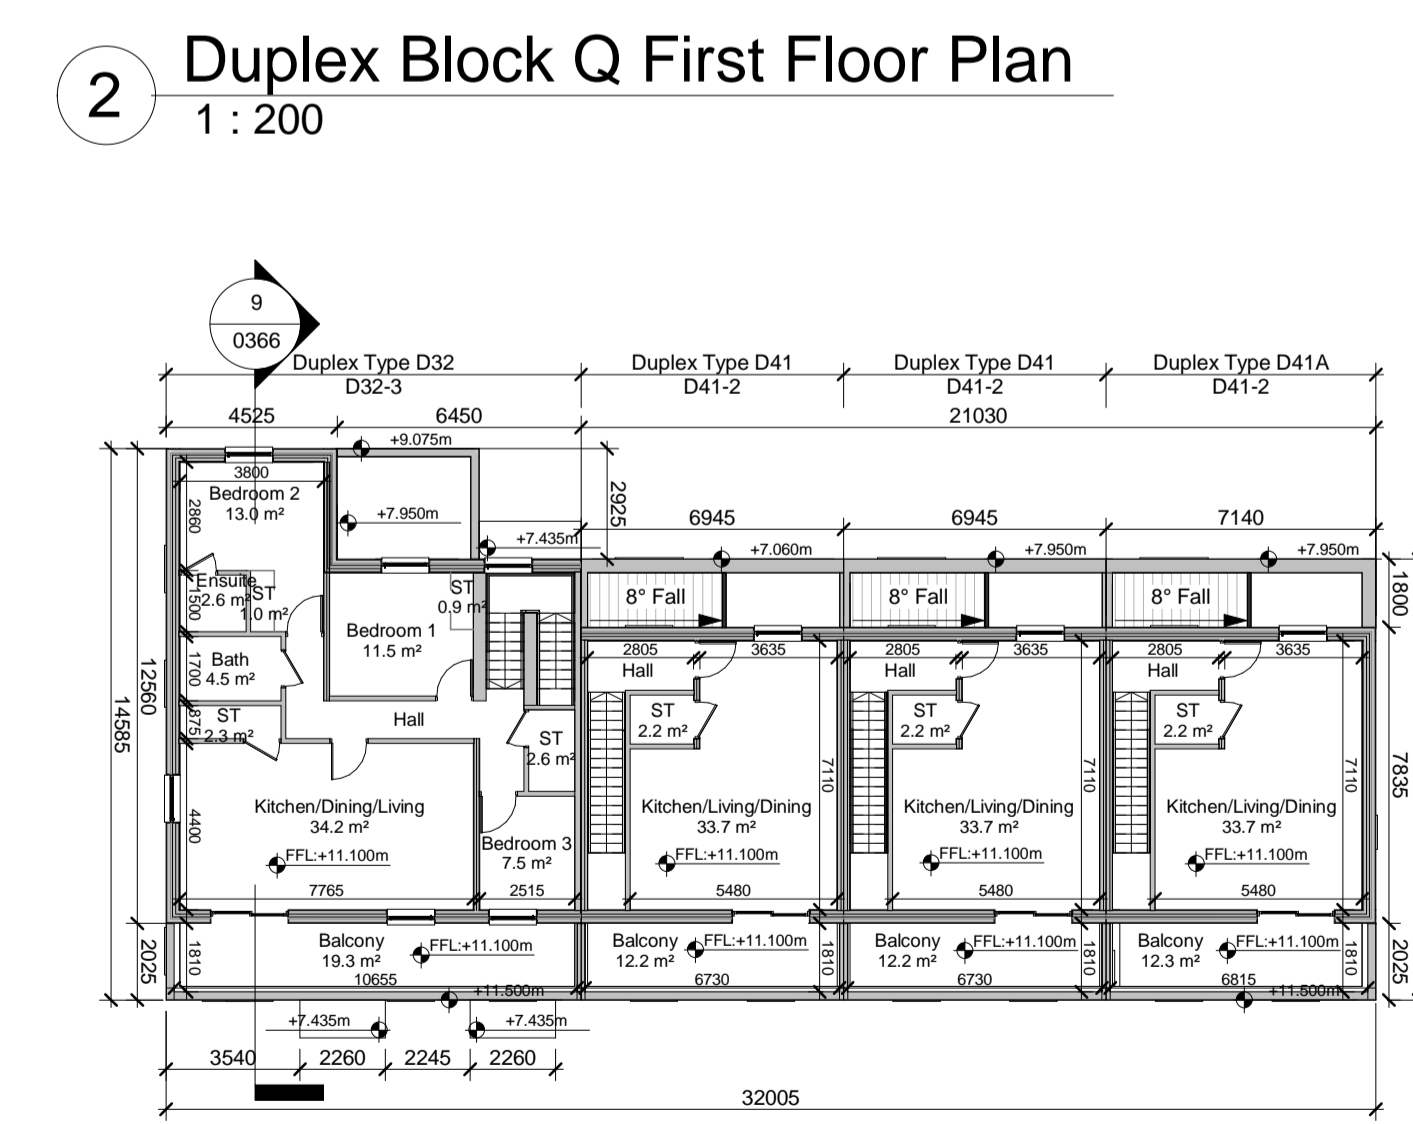

3 Duplex Block Q Second Floor Plan
1 : 200