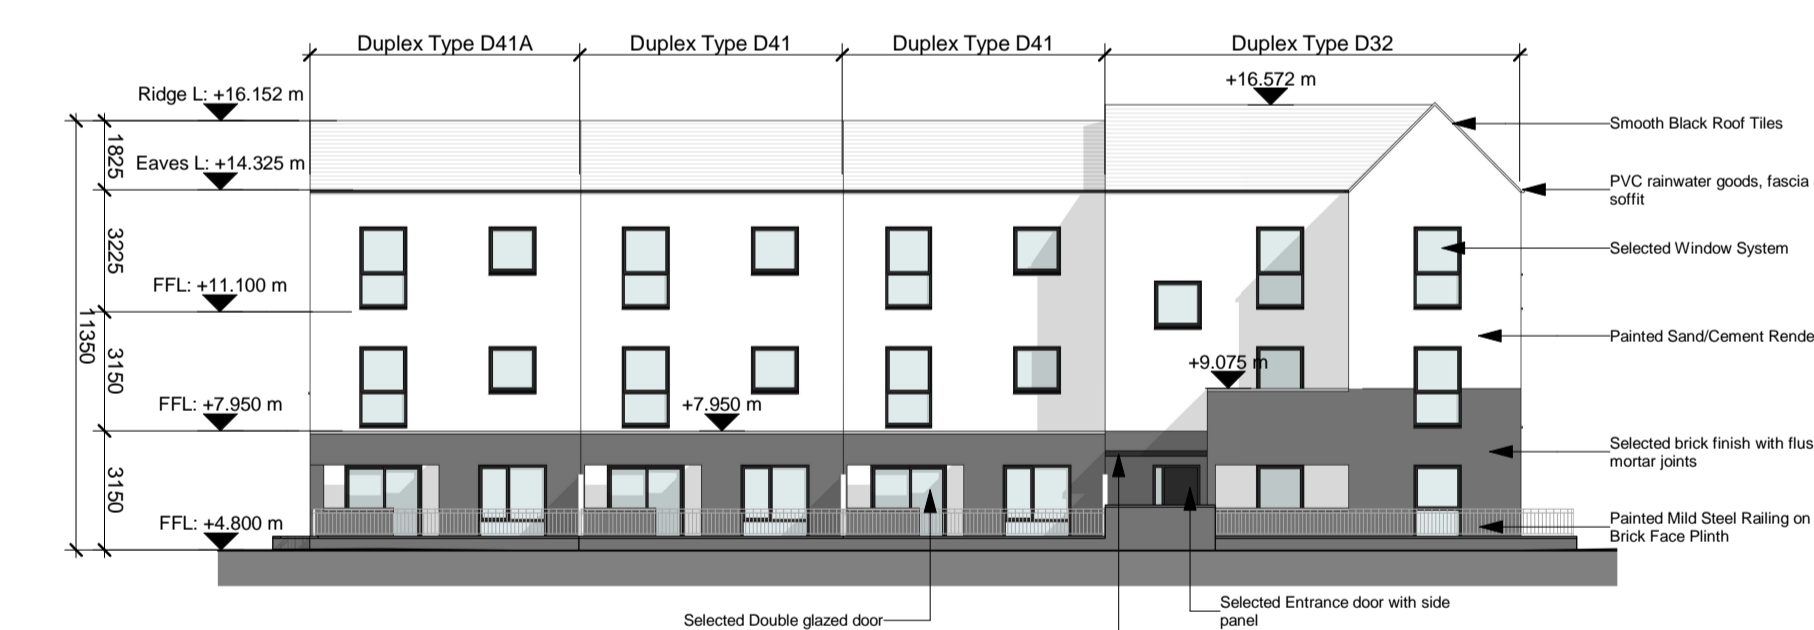

7 Duplex Block Q North (Rear) Elevation
1 : 200