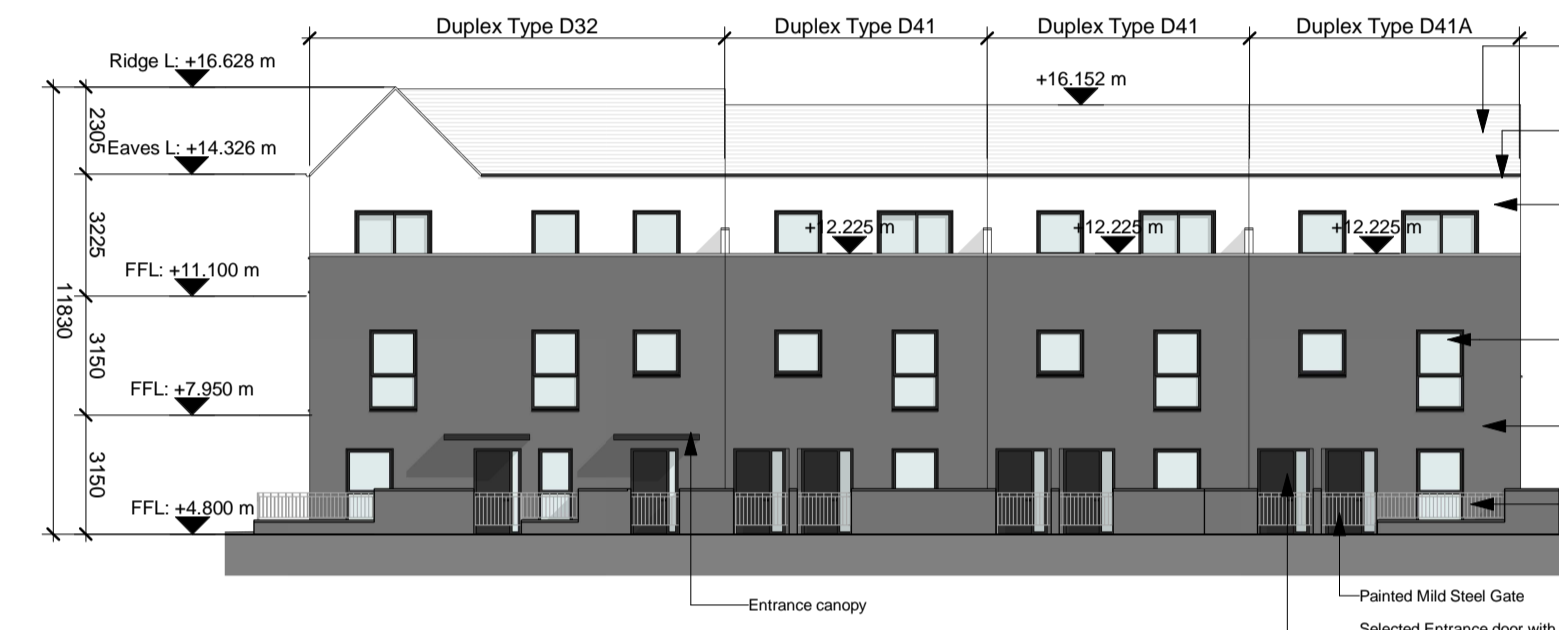

5 Duplex Block Q South (Front) Elevation
1 : 200