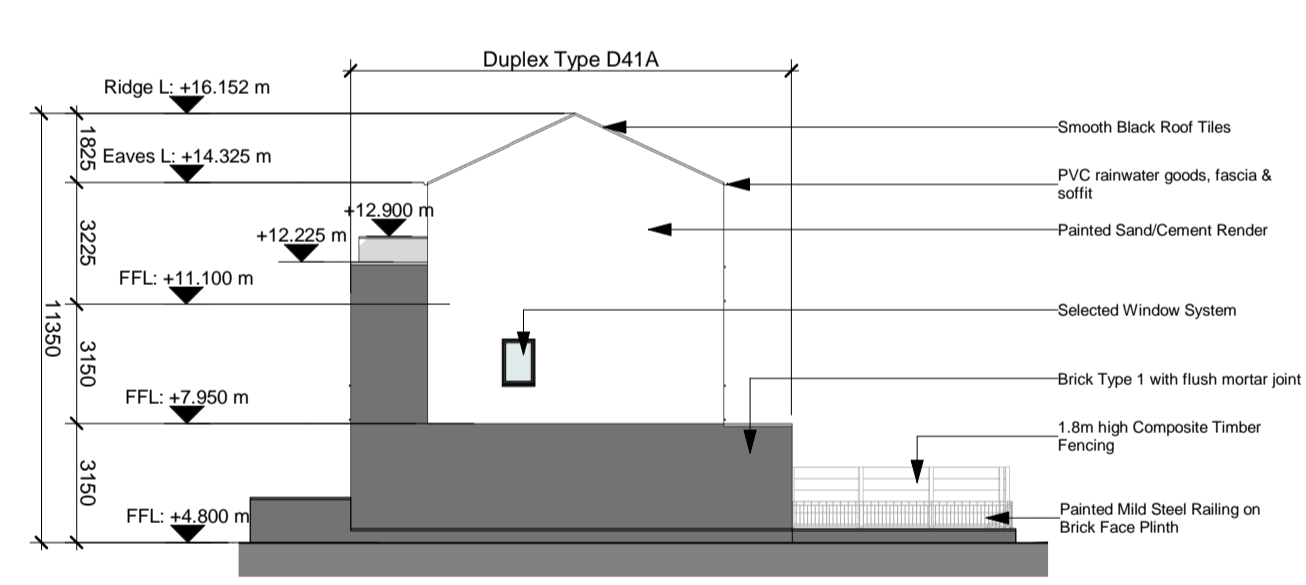

8 Duplex Block Q East (Side) Elevation
1 : 200