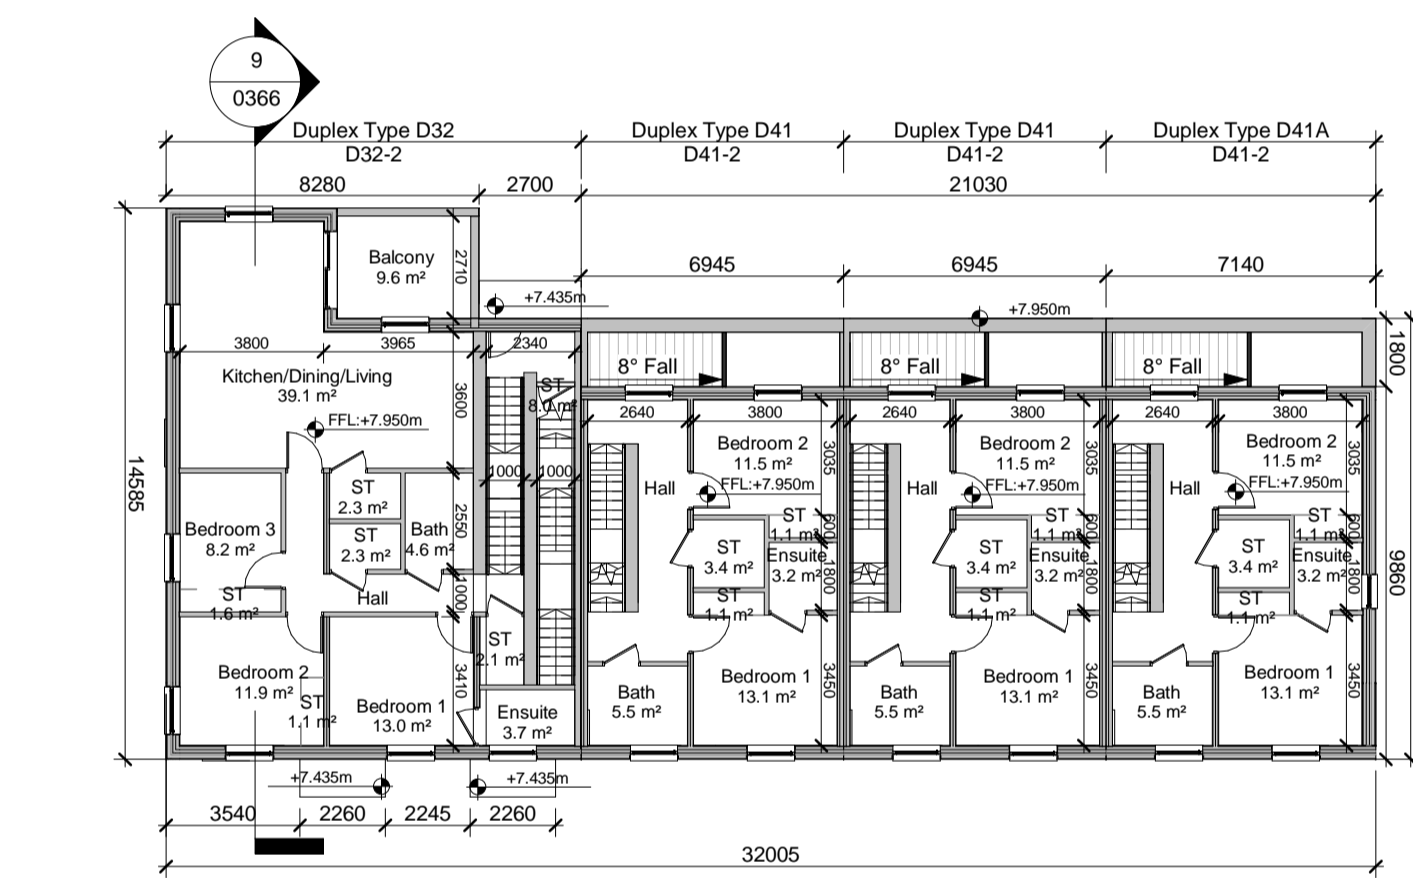

2 Duplex Block Q First Floor Plan
1 : 200